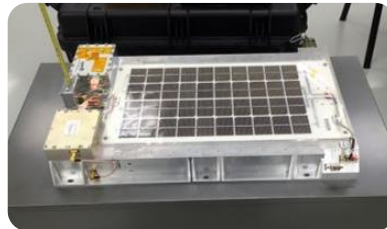

SPACE

- Mechanical Ground Support Equipment (MGSE)
- Parts for small satellites
- Studies with ESA

www.gradel.lu

Our activities in Space

Development and production of

MGSE

- ✓ Multipurpose Trolleys
- ✓ Lifting Devices
- ✓ Integration Stands
- ✓ 0g Devices

Parts for small satellites

- ✓ Deployable antenna
- ✓ Interface Ring
- ✓ Thin walled structural parts
- ✓ Harness Mock-Ups
- ✓ Cable Protections

Studies with ESA

- ✓ Hydrazine compatibility
- ✓ magnetic field compatibility of future MGSE