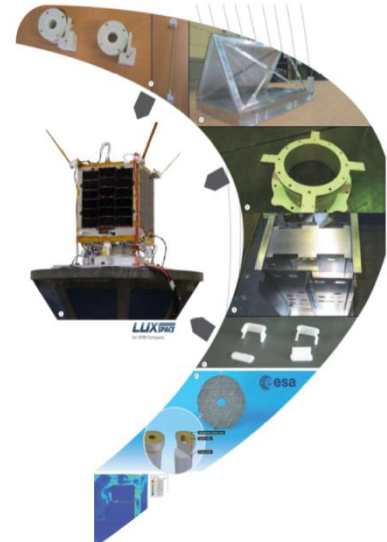

SPACE

- Mechanical Ground Support Equipment (MGSE)
- Parts for small satellites
- Studies with ESA

www.gradel.lu

Our activities in Space

Development and production of

MGSE

- ✓ Multipurpose Trolleys
- ✓ Lifting Devices
- ✓ Integration Stands
- ✓ 0g Devices

Parts for small satellites

- ✓ Deployable antenna
- ✓ Interface Ring
- ✓ Thin walled structural parts
- ✓ Harness Mock-Ups
- ✓ Cable Protections

Studies with ESA

- ✓ Hydrazine compatibility
- ✓ magnetic field compatibility of future MGSE