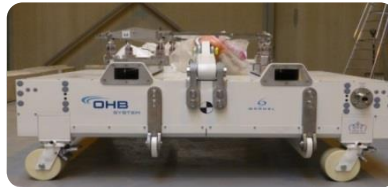

SPACE

- Mechanical Ground Support Equipment (MGSE)
- Parts for small satellites
- Studies with ESA

www.gradel.lu

Our activities in Space

Development and production of

MGSE

- ✓ Multipurpose Trolleys
- ✓ Lifting Devices
- ✓ Integration Stands
- ✓ 0g Devices

Parts for small satellites

- ✓ Deployable antenna
- ✓ Interface Ring
- ✓ Thin walled structural parts
- ✓ Harness Mock-Ups
- ✓ Cable Protections

Studies with ESA

- ✓ Hydrazine compatibility
- ✓ magnetic field compatibility of future MGSE