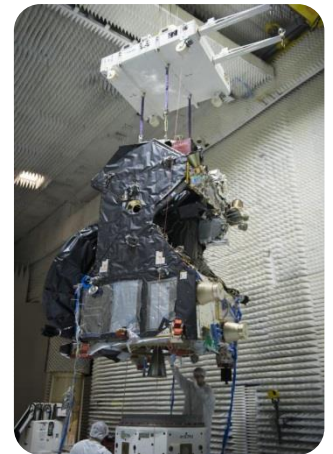

SPACE

- Mechanical Ground Support Equipment (MGSE)
- Parts for small satellites
- Studies with ESA

www.gradel.lu

Our activities in Space

Development and production of

MGSE

- ✓ Multipurpose Trolleys
- ✓ Lifting Devices
- ✓ Integration Stands
- ✓ 0g Devices

Parts for small satellites

- ✓ Deployable antenna
- ✓ Interface Ring
- ✓ Thin walled structural parts
- ✓ Harness Mock-Ups
- ✓ Cable Protections

Studies with ESA

- ✓ Hydrazine compatibility
- ✓ magnetic field compatibility of future MGSE